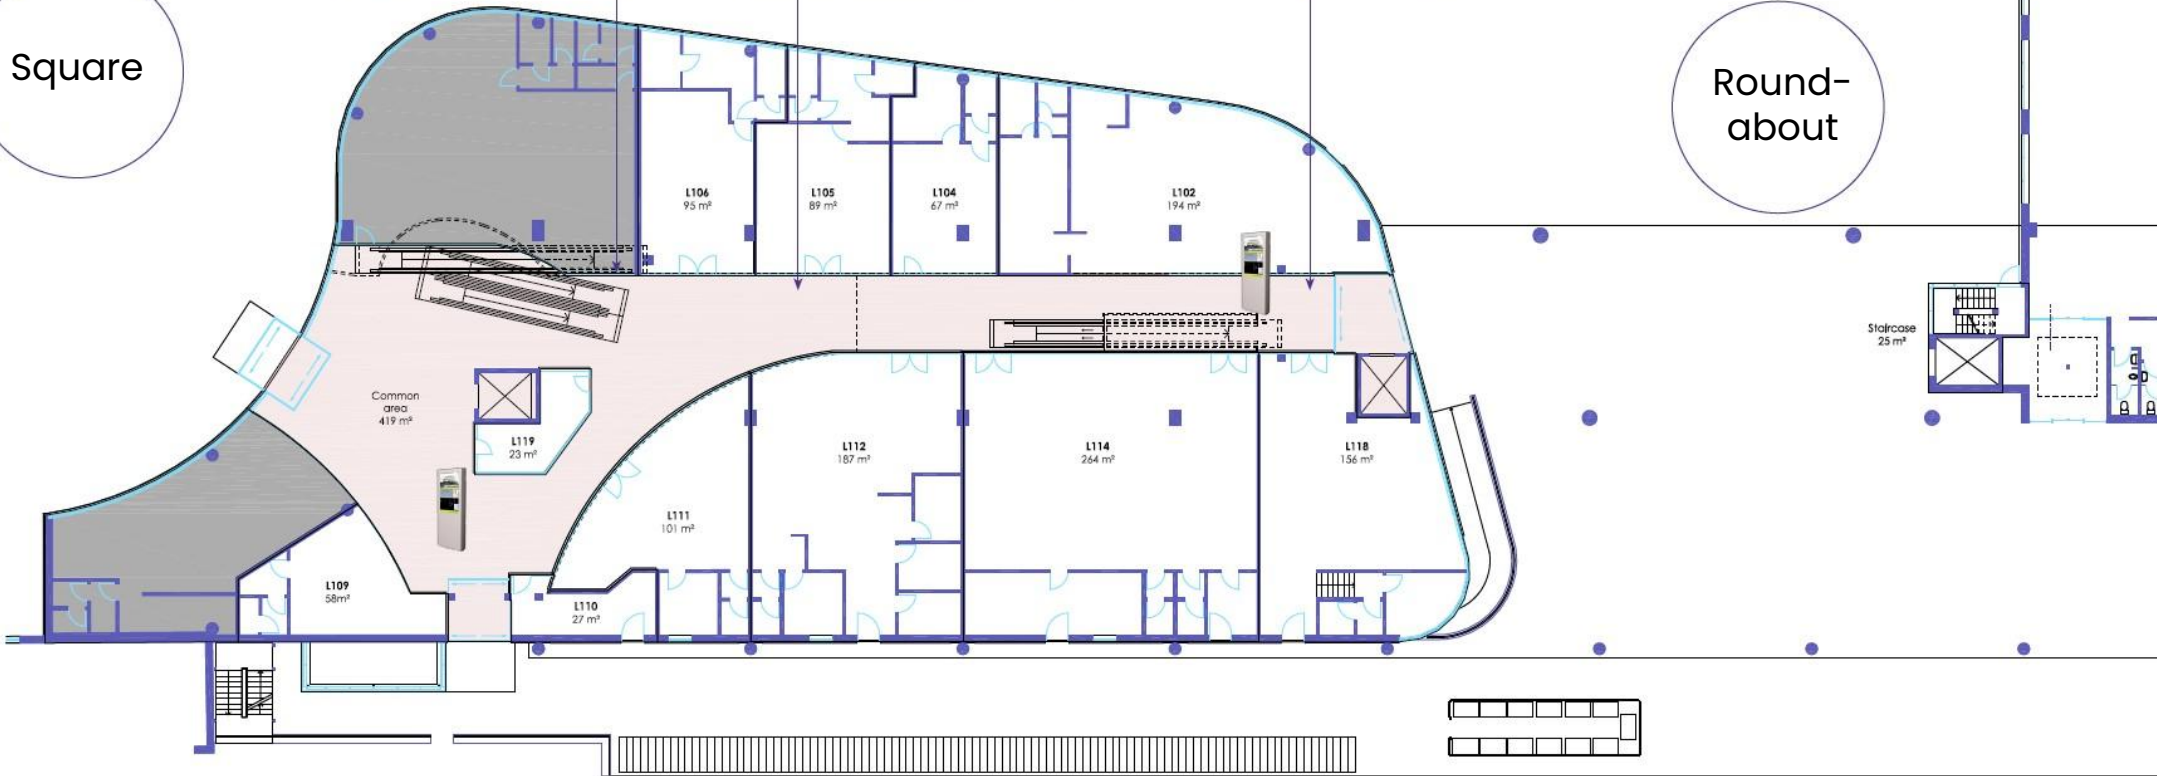

- With clinics across the professional groups, there will be the opportunity for professional sparring
- Modern bright rooms with high ceilings
- Disabled friendly and with customer toilets
- The corridor area as a landscaped area with plants and seating
- The area is fenced off after closing time
- Flexible interior whether you want 50 m² or 200 m²

Building layout – Ground floor

Square

Round-
about

S-train

Our architects are ready to help with the interior design and possibly remodeling as needed. We ensure a high quality, as well as a design that suits you as well as the rest of Glostrup Health Center.