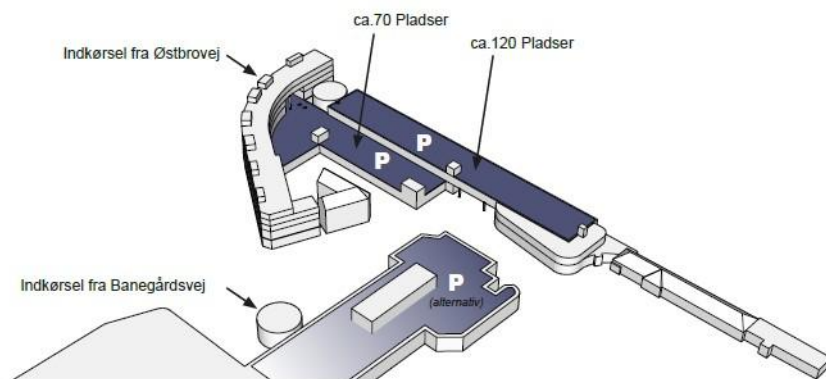

Location and orientation

TRAFIK

PARKERING

SOL-ORIENTERING

FUNKTIONER

- Glostrup Sundhedshus
- Eksisterende butikker
- Naboer
- Indgange