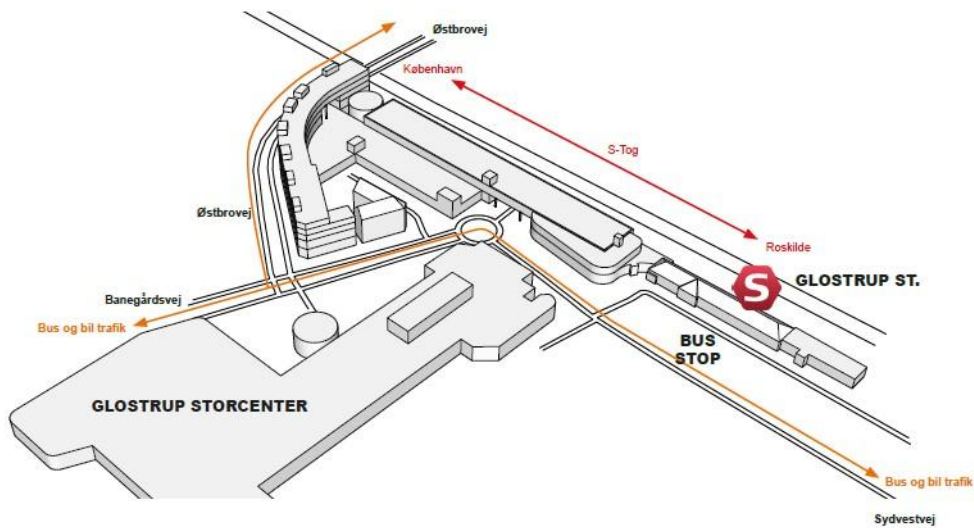

Escalators and lifts can take directly from the basement level, where all S-train passengers go through to the ground floor

Parking

Plenty of parking spaces (also with direct access via elevator) as well as bicycle parking

Building layout – Ground floor

Square

Round-
about

S-train

Our architects are ready to help with the interior design and possibly remodeling as needed. We ensure a high quality, as well as a design that suits you as well as the rest of Glostrup Health Center.

Location and orientation

TRAFIK

PARKERING

SOL-ORIENTERING

FUNKTIONER

- Glostrup Sundhedshus
- Eksisterende butikker
- Naboer
- Indgange

Contact

(+45) 33 33 93 03
marketing@sparkretail.dk