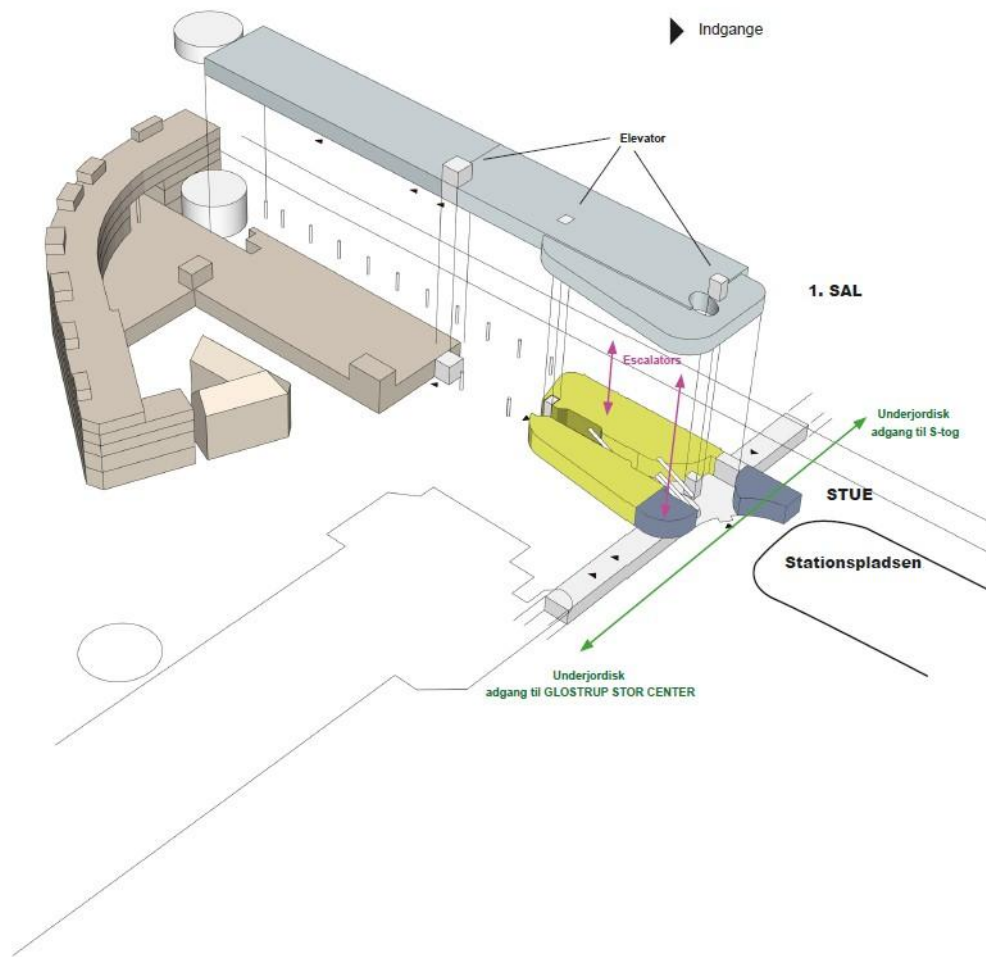

Escalators and lifts can take directly from the basement level, where all S-train passengers go through to the ground floor

Parking

Plenty of parking spaces (also with direct access via elevator) as well as bicycle parking

Building layout – Ground floor

Square

Round-
about

S-train

Our architects are ready to help with the interior design and possibly remodeling as needed. We ensure a high quality, as well as a design that suits you as well as the rest of Glostrup Health Center.

Location and orientation

TRAFIK

PARKERING

SOL-ORIENTERING

FUNKTIONER

- Glostrup Sundhedshus
- Eksisterende butikker
- Naboer
- Indgange

Contact

(+45) 33 33 93 03
marketing@sparkretail.dk