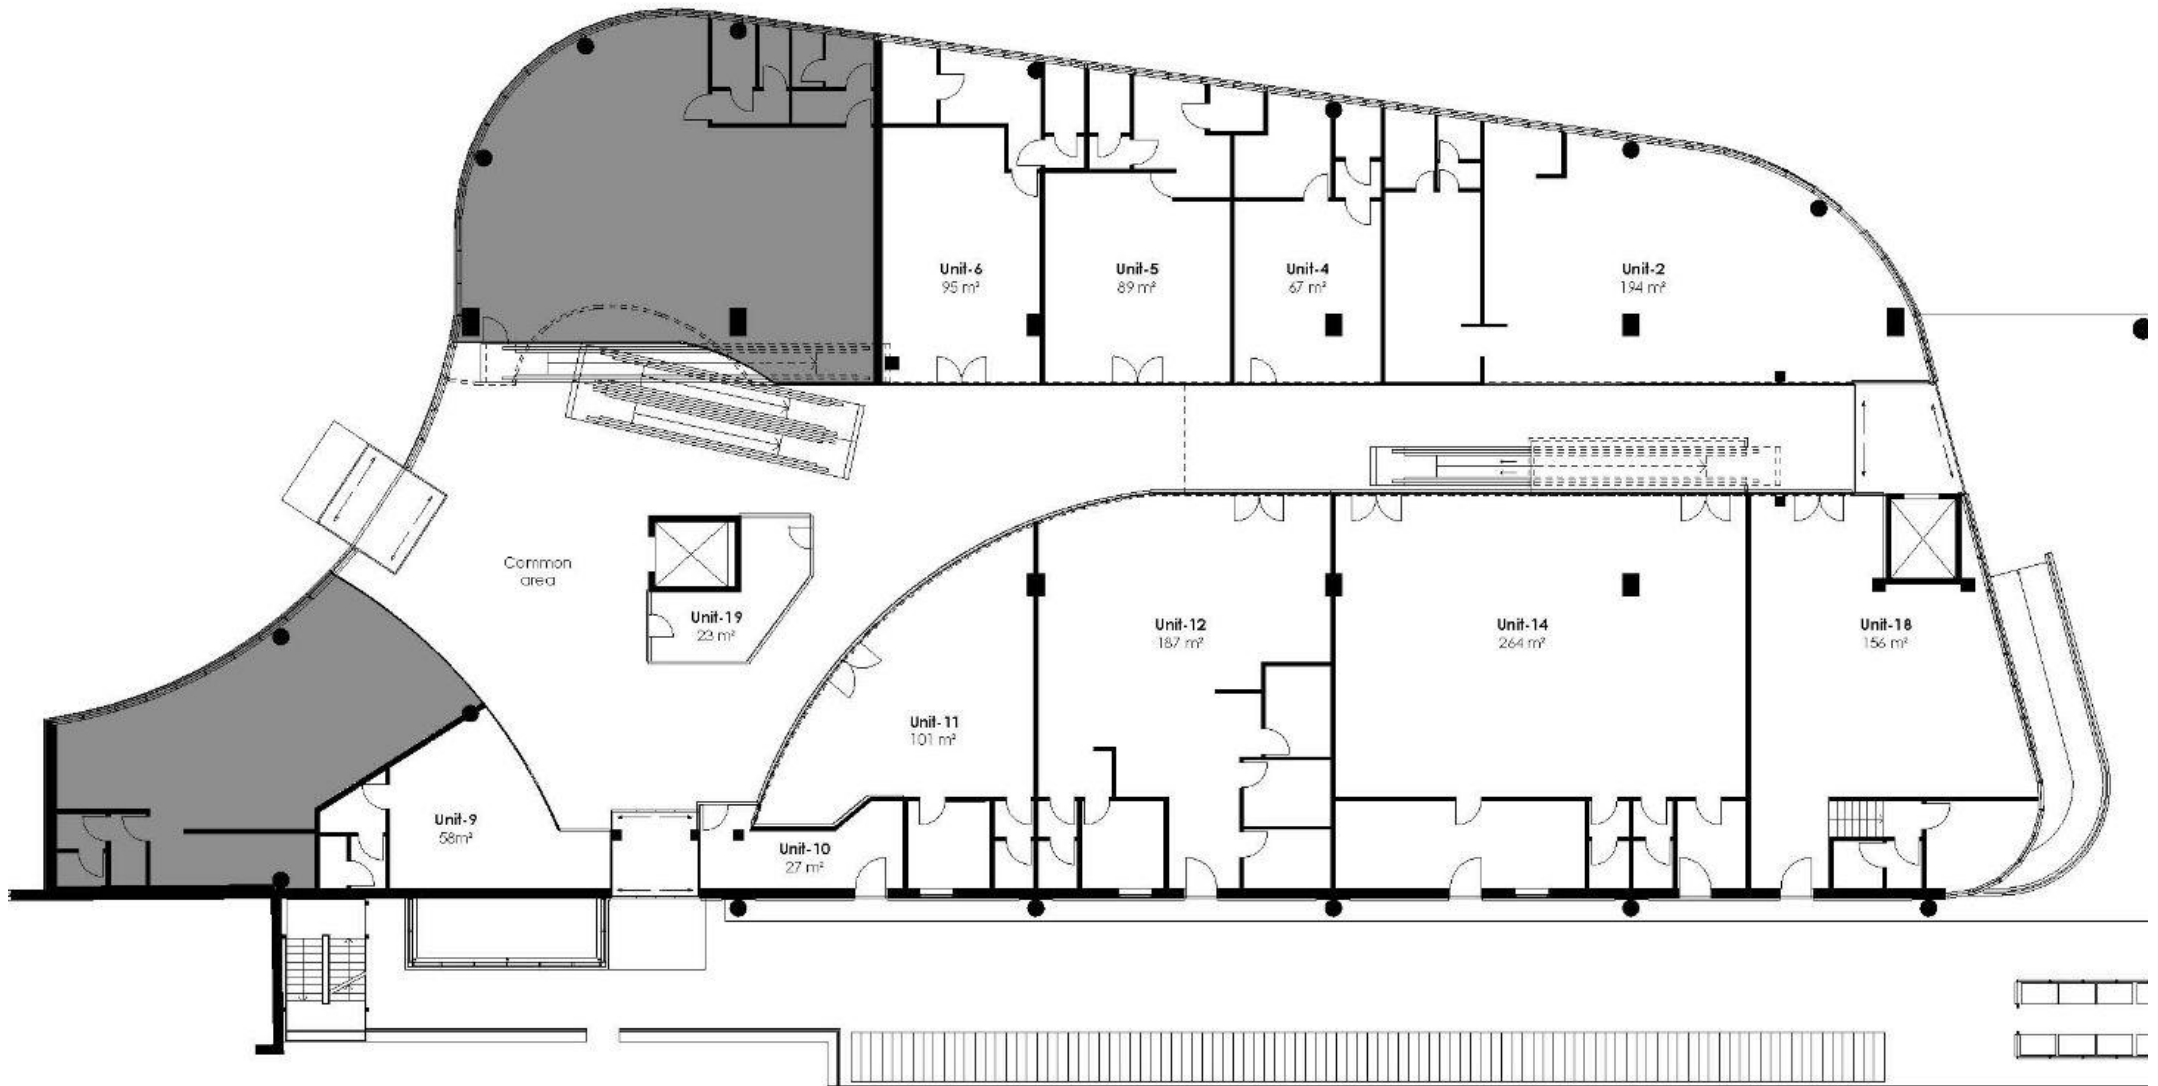

Building layout - Ground floor

Our architects are ready to help with the interior design and possibly remodeling as needed. We ensure a high quality, as well as a design that suits you as well as the rest of Glostrup Health Center.