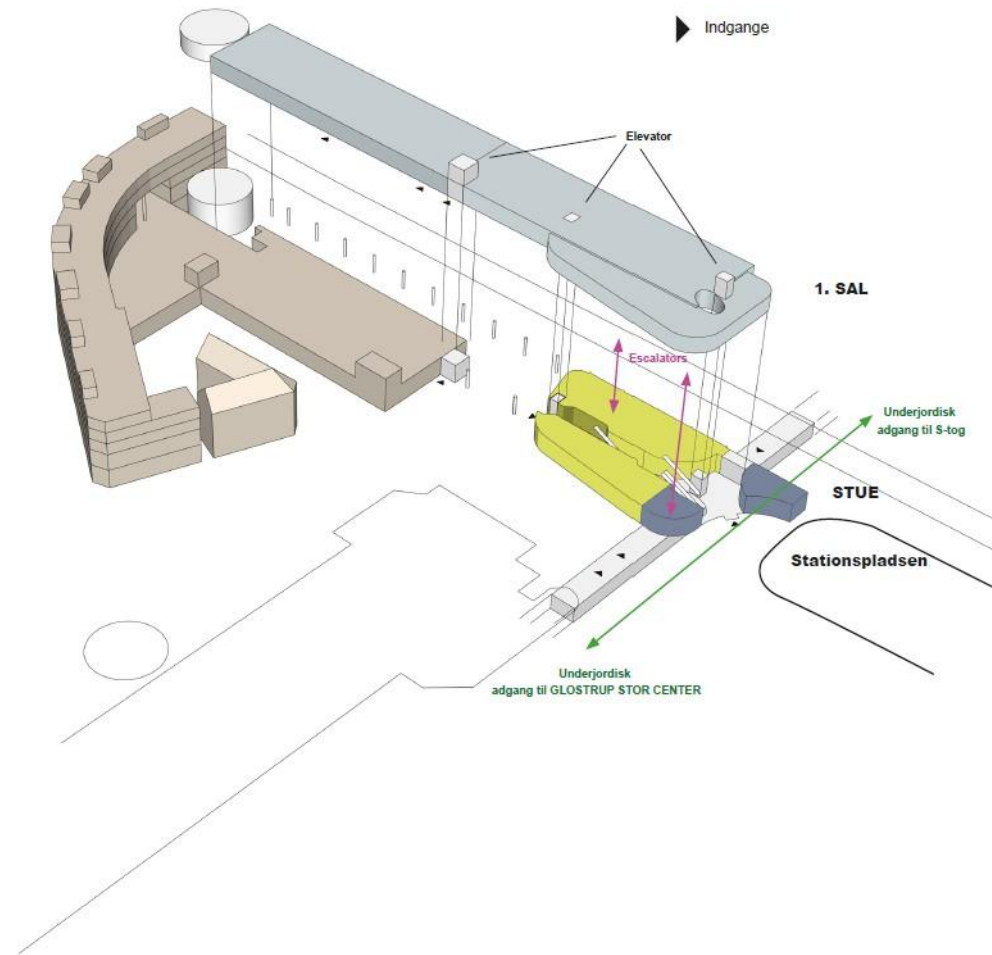

Escalators and lifts can take directly from the basement level, where all S-train passengers go through to the ground floor

Parking

Plenty of parking spaces (also with direct access via elevator) as well as bicycle parking

Building layout - Ground floor

Our architects are ready to help with the interior design and possibly remodeling as needed. We ensure a high quality, as well as a design that suits you as well as the rest of Glostrup Health Center.

Location and orientation

TRAFIK

PARKERING

SOL-ORIENTERING

FUNKTIONER

- Glostrup Sundhedshus
- Eksisterende butikker
- Naboer
- Indgange

Contact

(+45) 33 33 93 03
marketing@sparkretail.dk