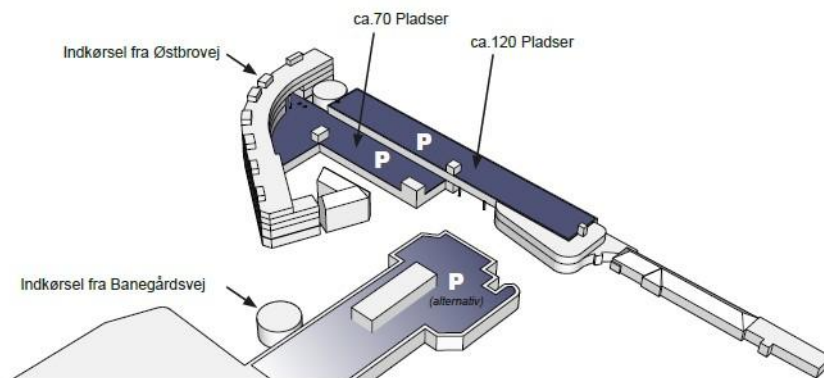

Building layout - Ground floor

Our architects are ready to help with the interior design and possibly remodeling as needed. We ensure a high quality, as well as a design that suits you as well as the rest of Glostrup Health Center.

Location and orientation

TRAFIK

PARKERING

SOL-ORIENTERING

FUNKTIONER

- Glostrup Sundhedshus
- Eksisterende butikker
- Naboer
- Indgange

Contact

(+45) 33 33 93 03
marketing@sparkretail.dk